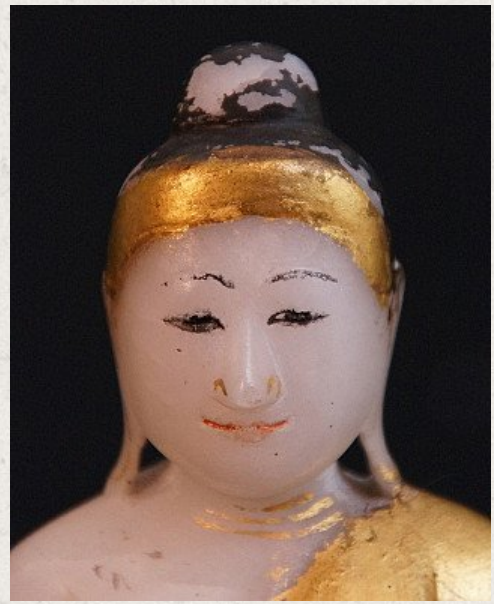

[See on website](#)