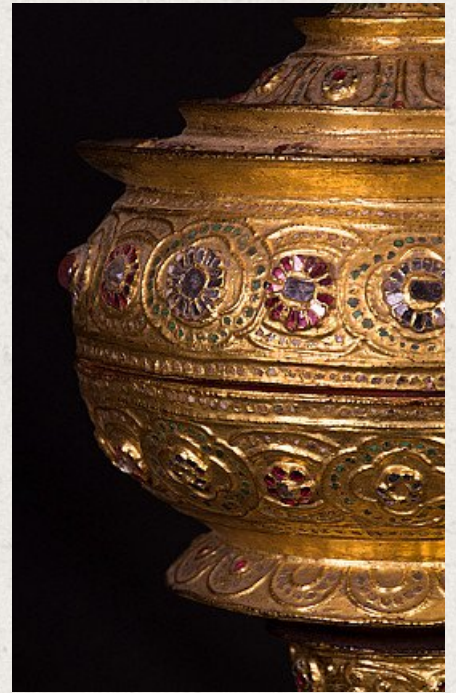

Antique Burmese offering vessel

- Material : wood
- 64 cm high
- 24 cm diameter
- Gilded with 24 krt. gold
- Mandalay style
- Late 19th / early 20th century
- Originating from Burma
- Nr: 2652-22

Original Buddhas

Rielerweg 71-73

7416 ZB Deventer

The Netherlands

www.originalbuddhas.com

info@originalbuddhas.com

+31-6-22192241