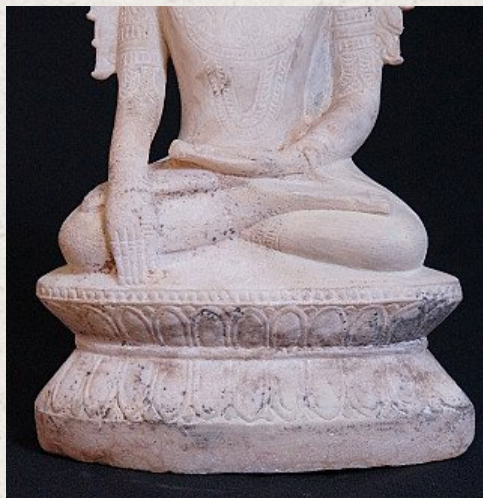

Antique Burmese Crowned Buddha

- Material : marble
- 37 cm high
- 19,5 cm wide
- Shan (Tai Yai) style
- Bhumisparsha mudra
- 18th century
- Originating from Burma
- Nr. 2653-5

[See on website](#)