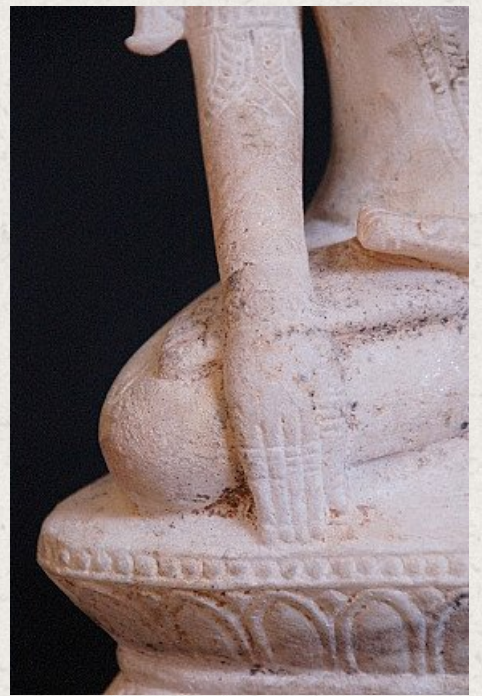

Antique Burmese Crowned Buddha

- Material : marble
- 37 cm high
- 19,5 cm wide
- Shan (Tai Yai) style
- Bhumisparsha mudra
- 18th century
- Originating from Burma
- Nr. 2653-5

[See on website](#)