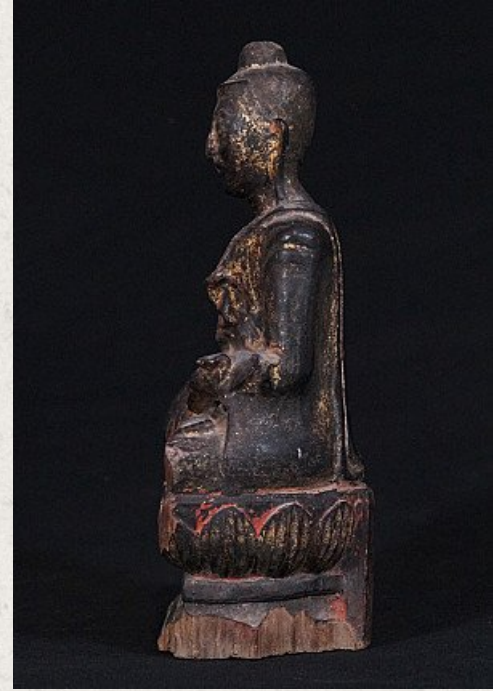

Antique Burmese Buddha

- Material : wood
- 26,5 cm high
- 12,5 cm wide
- With traces of 24 krt. gold
- Shan (Tai Yai) style
- Bhumisparsha mudra
- 17th century
- Originating from Burma
- Nr: 2655-29

Original Buddhas

Rielerweg 71-73

7416 ZB Deventer

The Netherlands

www.originalbuddhas.com

info@originalbuddhas.com

+31-6-22192241