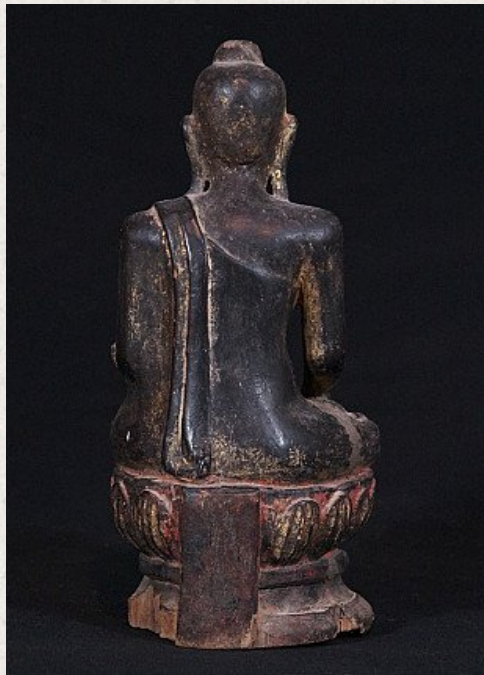

Antique Burmese Buddha

- Material : wood
- 26,5 cm high
- 12,5 cm wide
- With traces of 24 krt. gold
- Shan (Tai Yai) style
- Bhumisparsha mudra
- 17th century
- Originating from Burma
- Nr: 2655-29

Original Buddhas

Rielerweg 71-73

7416 ZB Deventer

The Netherlands

www.originalbuddhas.com

info@originalbuddhas.com

+31-6-22192241