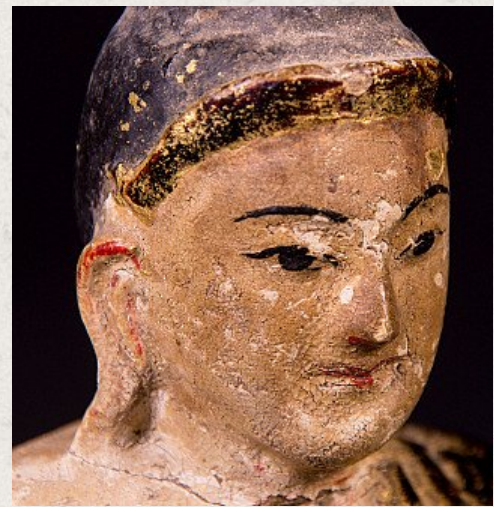

[See on website](#)