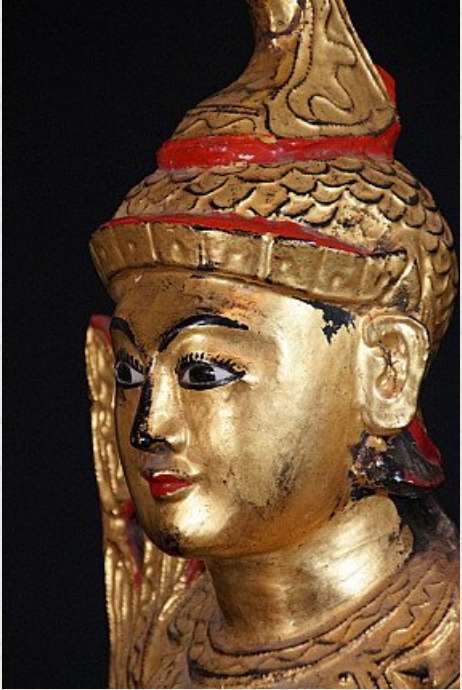

See on website