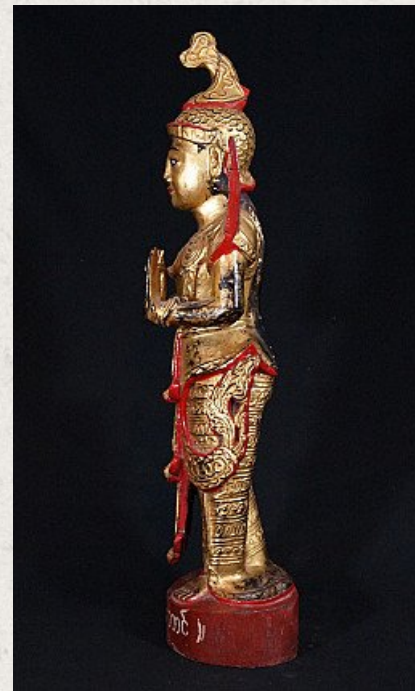

Antique Burmese Nat statue

- Material : wood
- 80 cm high
- Gilded with 24 krt. gold
- Mandalay style
- 19th century
- With porcelain eyes
- Originating from Burma
- Nr. 2668-29

Original Buddhas

Rielerweg 71-73

7416 ZB Deventer

The Netherlands

www.originalbuddhas.com

info@originalbuddhas.com

+31-6-22192241