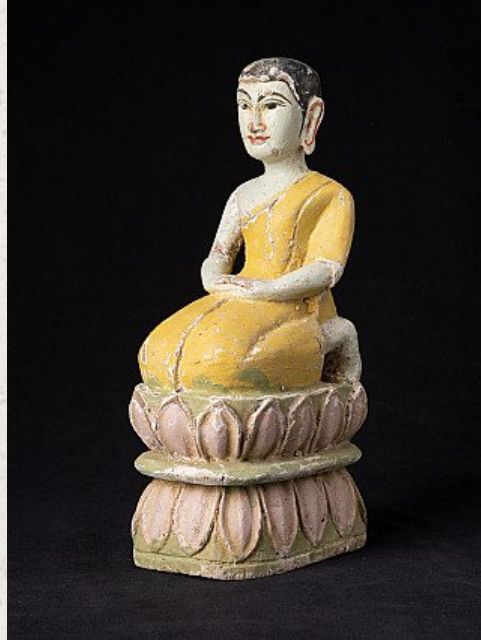

Old Burmese monk statue

- Material : wood
- 26,4 cm high
- 9,2 cm wide and 12,8 cm deep
- Middle 20th century
- Originating from Burma
- Nr: 2669-3

Rielerweg 71-73

7416 ZB Deventer

The Netherlands

www.originalbuddhas.com

info@originalbuddhas.com

+31-6-22192241