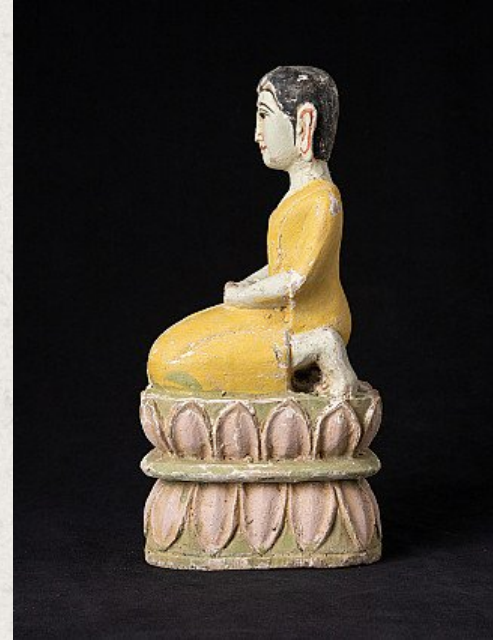

Old Burmese monk statue

- Material : wood
- 26,4 cm high
- 9,2 cm wide and 12,8 cm deep
- Middle 20th century
- Originating from Burma
- Nr: 2669-3

Rielerweg 71-73

7416 ZB Deventer

The Netherlands

www.originalbuddhas.com

info@originalbuddhas.com

+31-6-22192241