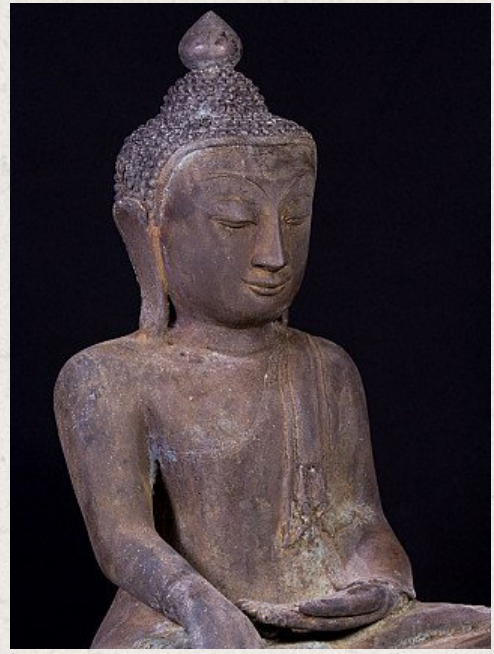

Old bronze Buddha statue

- Material : bronze
- 53 cm high
- 38,5 cm wide and 31 cm deep
- Bhumisparsha mudra
- Early 20th century
- Originating from Burma
- Nr: 2671-2

[See on website](#)