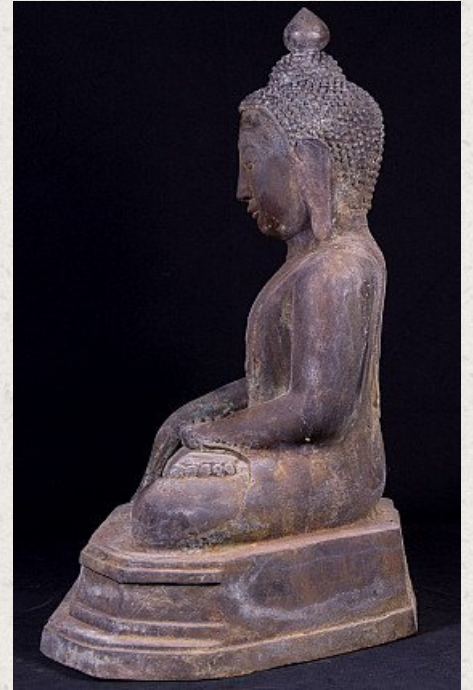

Old bronze Buddha statue

- Material : bronze
- 53 cm high
- 38,5 cm wide and 31 cm deep
- Bhumisparsha mudra
- Early 20th century
- Originating from Burma
- Nr: 2671-2

[See on website](#)