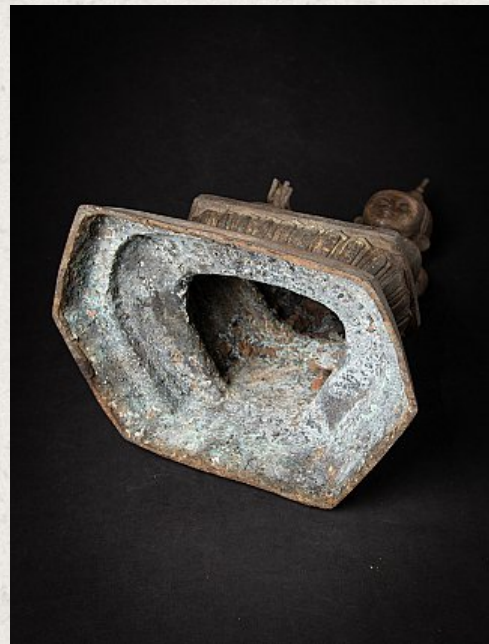

[See on website](#)