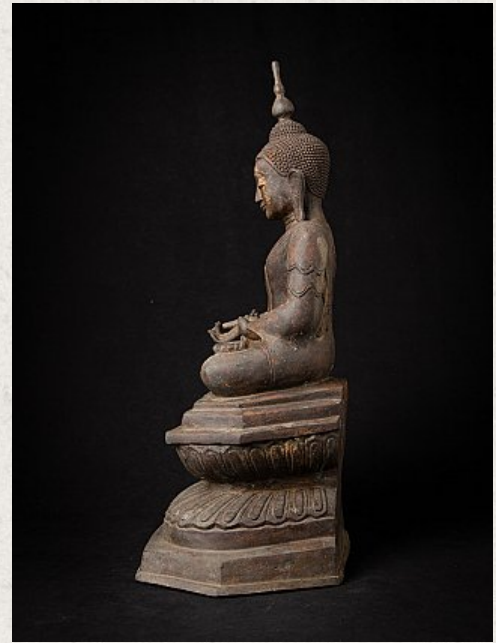

Antique bronze Burmese Buddha statue

- Material : bronze
- 57,5 cm high
- 33,8 cm wide and 23,2 cm deep
- Shan (Tai Yai) style
- 19th century
- Originating from Burma
- Nr: 2676-14

Original Buddhas

Rielerweg 71-73

7416 ZB Deventer

The Netherlands

www.originalbuddhas.com

info@originalbuddhas.com

+31-6-22192241