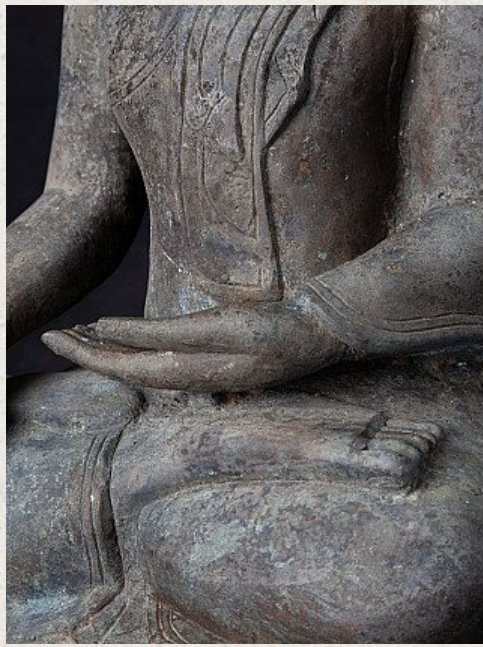

Antique bronze Shan Buddha statue

- Material : bronze
- 60,7 cm high
- 37,9 cm wide and 23 cm deep
- Shan (Tai Yai) style
- Bhumisparsha mudra
- Early 20th century
- Originating from Burma
- Nr: 2676-16