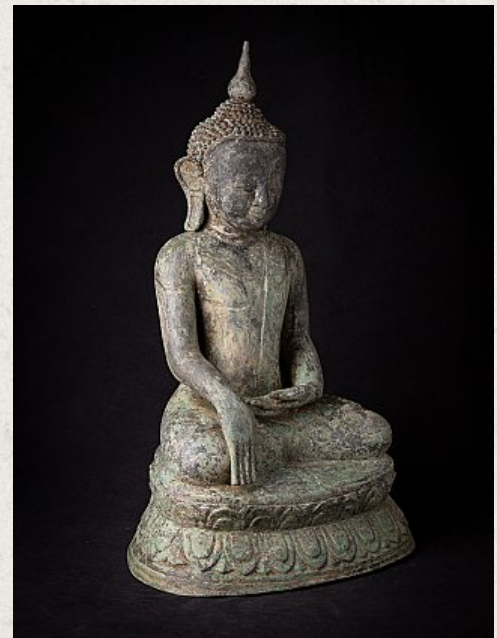

Antique bronze Burmese Buddha statue

- Material : bronze
- 56,3 cm high
- 36,2 cm wide and 25,5 cm deep
- Ava style
- Bhumisparsha mudra
- Early 20th century
- Weight: 11,3 kgs
- Originating from Burma
- Nr: 2676-17

Original Buddhas

Rielerweg 71-73

7416 ZB Deventer

The Netherlands

www.originalbuddhas.com

info@originalbuddhas.com

+31-6-22192241