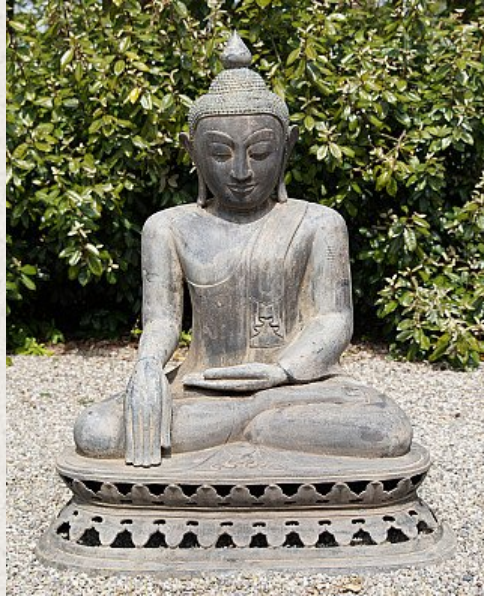

Large bronze Buddha statue

- Material : bronze
- 98 cm high
- 79 cm wide
- 54 cm deep
- Ava style
- Bhumisparsha mudra
- Early - mid 20th century
- Originating from Burma
- Nr: 2681-13

Original Buddhas

Rielerweg 71-73

7416 ZB Deventer

The Netherlands

www.originalbuddhas.com

info@originalbuddhas.com

+31-6-22192241