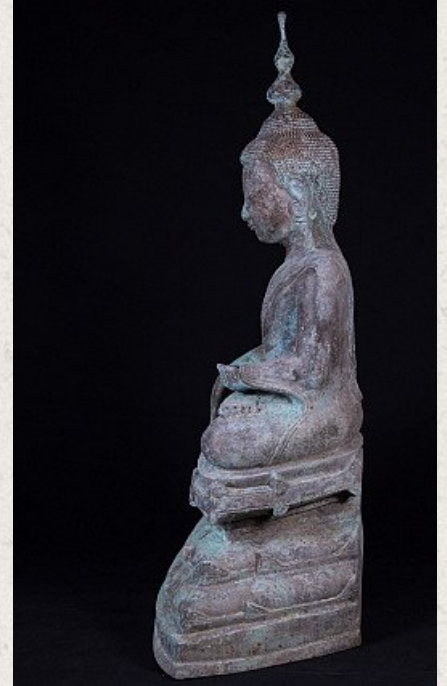

# Antique bronze Shan Buddha statue

- Material : bronze
- 67 cm high
- 39 cm wide and 23 cm deep
- Shan (Tai Yai) style
- Bhumisparsha mudra
- Early 20th century
- Originating from Burma
- Nr: 2682-7

Rielerweg 71-73  
7416 ZB Deventer  
The Netherlands  
[www.originalbuddhas.com](http://www.originalbuddhas.com)  
[info@originalbuddhas.com](mailto:info@originalbuddhas.com)  
+31-6-22192241