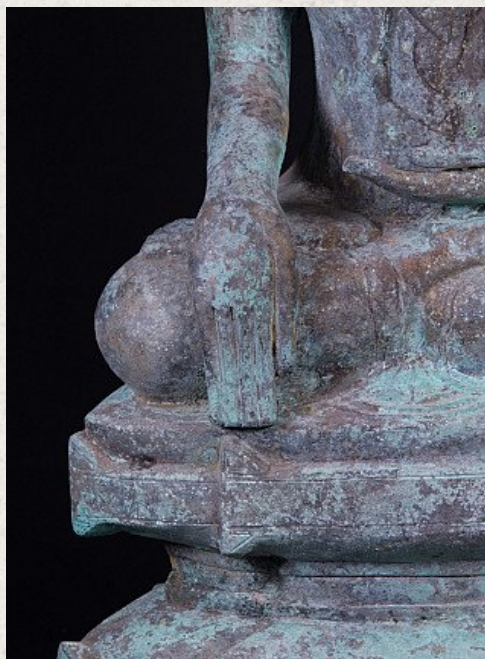

# Antique bronze Shan Buddha statue

- Material : bronze
- 67 cm high
- 39 cm wide and 23 cm deep
- Shan (Tai Yai) style
- Bhumisparsha mudra
- Early 20th century
- Originating from Burma
- Nr: 2682-7

Rielerweg 71-73  
7416 ZB Deventer  
The Netherlands  
[www.originalbuddhas.com](http://www.originalbuddhas.com)  
[info@originalbuddhas.com](mailto:info@originalbuddhas.com)  
+31-6-22192241