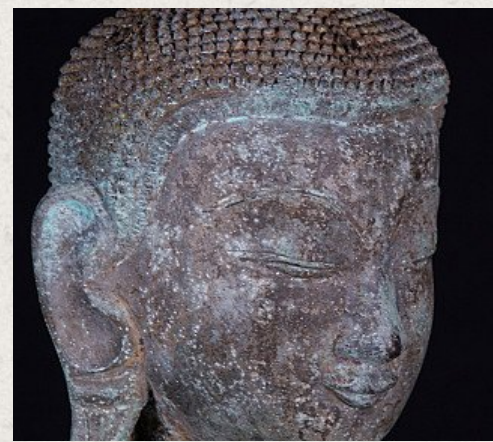

# Antique bronze Shan Buddha statue

- Material : bronze
- 67 cm high
- 39 cm wide and 23 cm deep
- Shan (Tai Yai) style
- Bhumisparsha mudra
- Early 20th century
- Originating from Burma
- Nr: 2682-7

Rielerweg 71-73  
7416 ZB Deventer  
The Netherlands  
[www.originalbuddhas.com](http://www.originalbuddhas.com)  
[info@originalbuddhas.com](mailto:info@originalbuddhas.com)  
+31-6-22192241