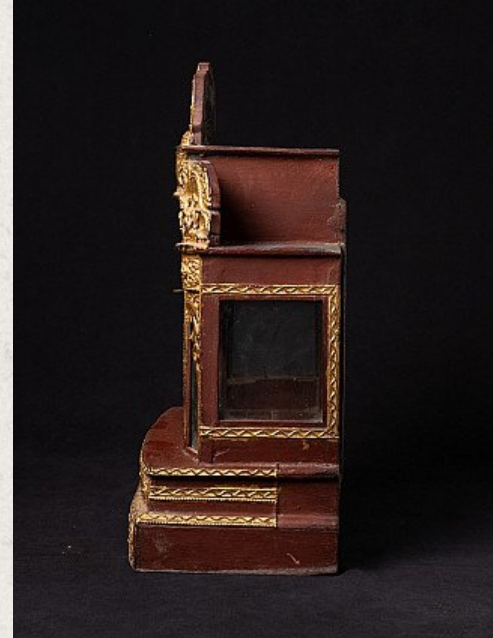

Antique Burmese shrine

- Material : wood
- 50,8 cm high
- 36,8 cm wide and 22,2 cm deep
- Gilded with 24 krt. gold
- Mandalay style
- 19th century
- Originating from Burma
- Nr: 2684-1

[See on website](#)