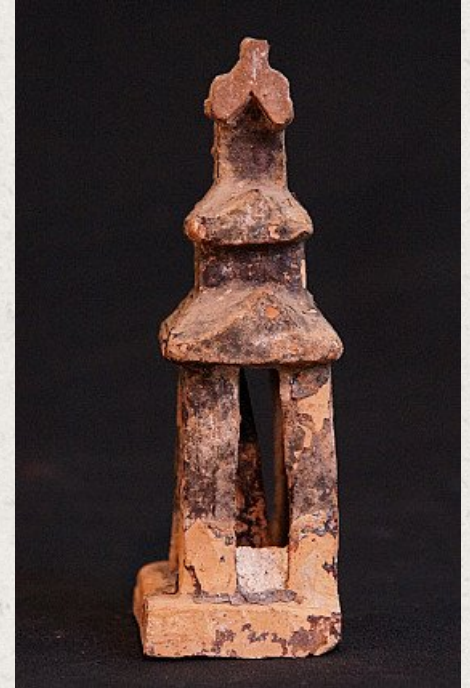

Antique Shan altar with amulet

- Material: Pottery
- 13,5 cm high
- 7 cm wide - 4.5 cm deep
- The amulet has traces of 24 krt. gold
- Shan (Tai Yai) style
- Bhumisparsha mudra
- 18th century
- Originating from Burma
- Nr: 2690-8

Original Buddhas

Rielerweg 71-73

7416 ZB Deventer

The Netherlands

www.originalbuddhas.com

info@originalbuddhas.com

+31-6-22192241