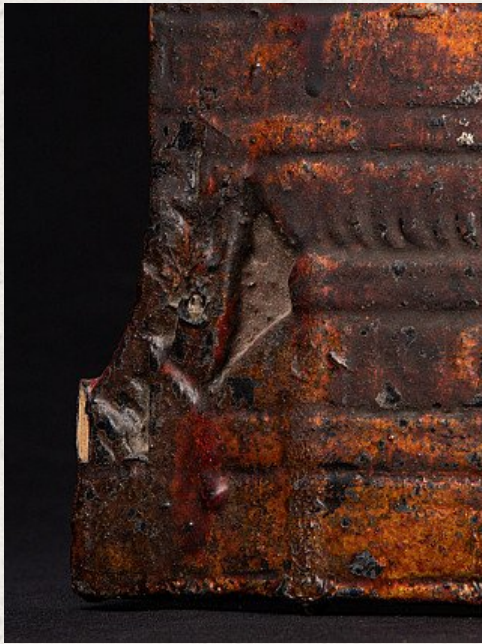

[See on website](#)