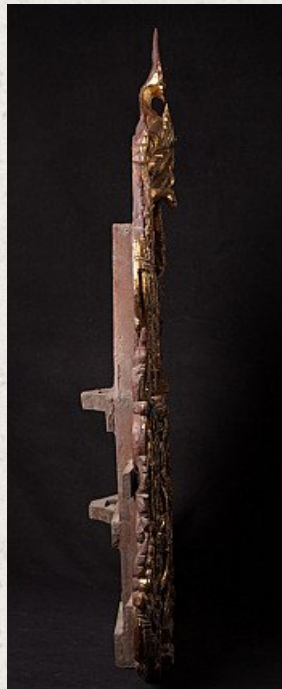

Antique Burmese Temple panel

- Material : wood
- 95 cm high
- 70 cm wide and 15 cm deep
- Gilded with 24 krt. gold
- Mandalay style
- 19th century
- Special !
- Originating from Burma
- Nr: 2696-3

Original Buddhas

Rielerweg 71-73

7416 ZB Deventer

The Netherlands

www.originalbuddhas.com

info@originalbuddhas.com

+31-6-22192241