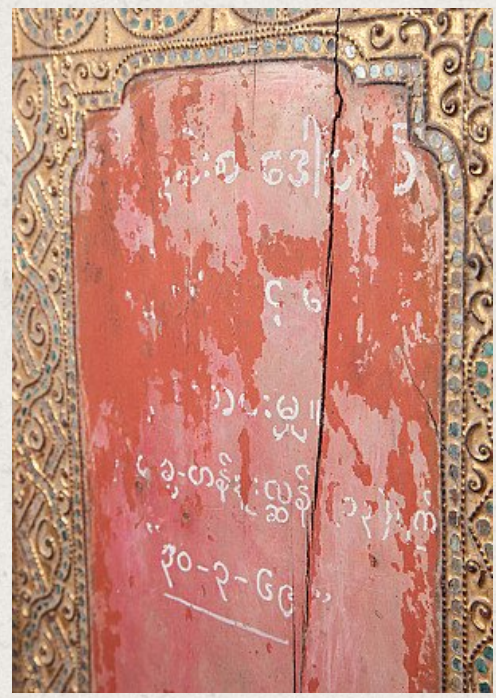

# Antique Burmese Temple panel

- Material : wood
- 95 cm high
- 70 cm wide and 15 cm deep
- Gilded with 24 krt. gold
- Mandalay style
- 19th century
- Special !
- Originating from Burma
- Nr: 2696-3

Rielerweg 71-73  
7416 ZB Deventer  
The Netherlands  
[www.originalbuddhas.com](http://www.originalbuddhas.com)  
[info@originalbuddhas.com](mailto:info@originalbuddhas.com)  
+31-6-22192241