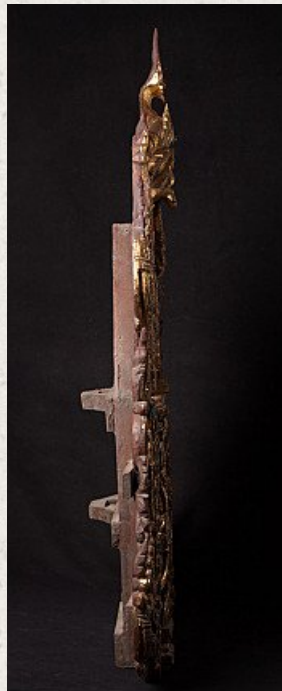

# Antique Burmese Temple panel

- Material : wood
- 95 cm high
- 70 cm wide and 15 cm deep
- Gilded with 24 krt. gold
- Mandalay style
- 19th century
- Special !
- Originating from Burma
- Nr: 2696-3

Rielerweg 71-73  
7416 ZB Deventer  
The Netherlands  
[www.originalbuddhas.com](http://www.originalbuddhas.com)  
[info@originalbuddhas.com](mailto:info@originalbuddhas.com)  
+31-6-22192241