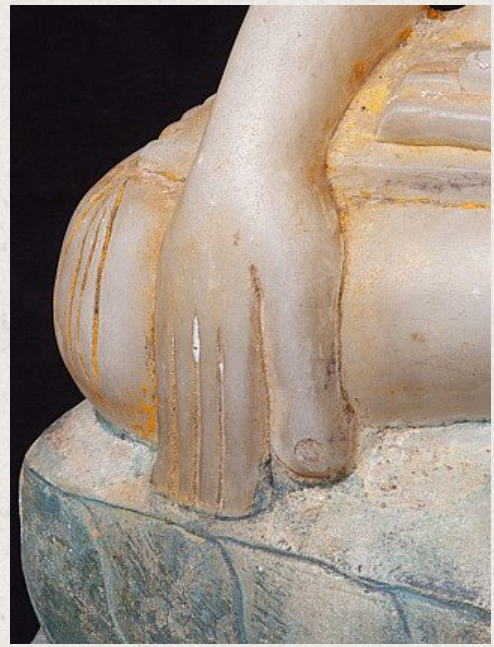

Antique alabaster Buddha statue

- Material : marble
- 61 cm high
- 30,3 cm wide and 16 cm deep
- Bhumisparsha mudra
- 18th century
- Originating from Burma
- Nr: 2700-3

Rielerweg 71-73
7416 ZB Deventer
The Netherlands
www.originalbuddhas.com
info@originalbuddhas.com
+31-6-22192241