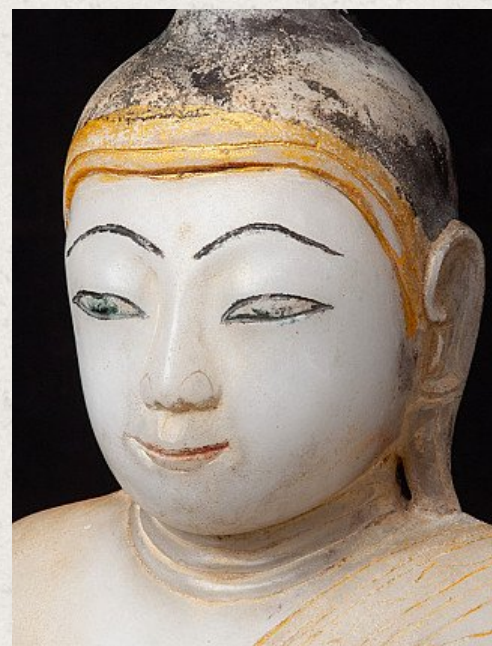

Antique alabaster Buddha statue

- Material : marble
- 61 cm high
- 30,3 cm wide and 16 cm deep
- Bhumisparsha mudra
- 18th century
- Originating from Burma
- Nr: 2700-3

Rielerweg 71-73
7416 ZB Deventer
The Netherlands
www.originalbuddhas.com
info@originalbuddhas.com
+31-6-22192241