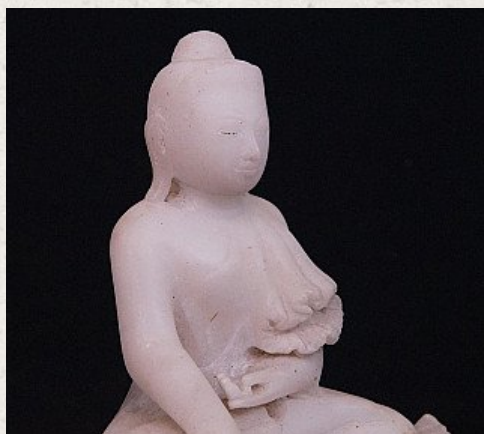

Antique Mandalay Buddha

- Material : marble
- 20 cm high
- 19,5 cm wide
- Mandalay style
- Bhumisparsha mudra
- Early 20th century
- Originating from Burma
- Nr: 2704-5

Original Buddhas

Rielerweg 71-73

7416 ZB Deventer

The Netherlands

www.originalbuddhas.com

info@originalbuddhas.com

+31-6-22192241