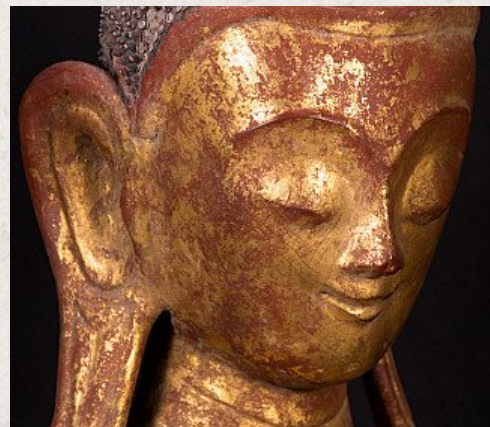

Antique Burmese Ava Buddha statue

- Material : lacquerware
- 94 cm high
- 44 cm wide and 35,5 cm deep
- The sizes are measured including the custom-made wooden base
- Ava style
- Bhumisparsha mudra
- 19th century
- Gilded with 24 krt. gold
- Weight: 9,15 kgs
- Originating from Burma
- Nr: 2720-1