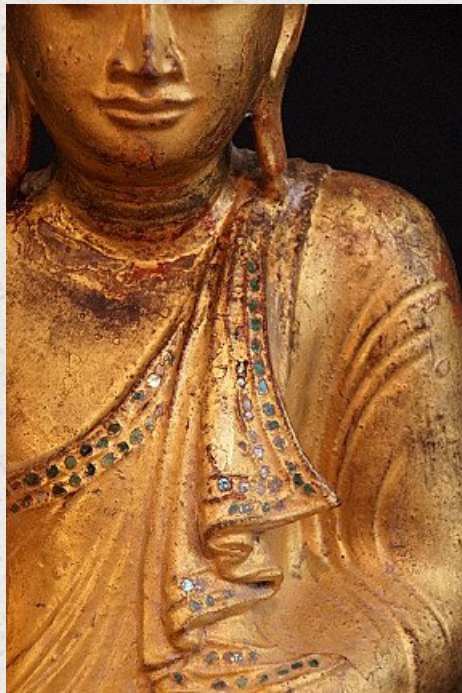

[See on website](#)