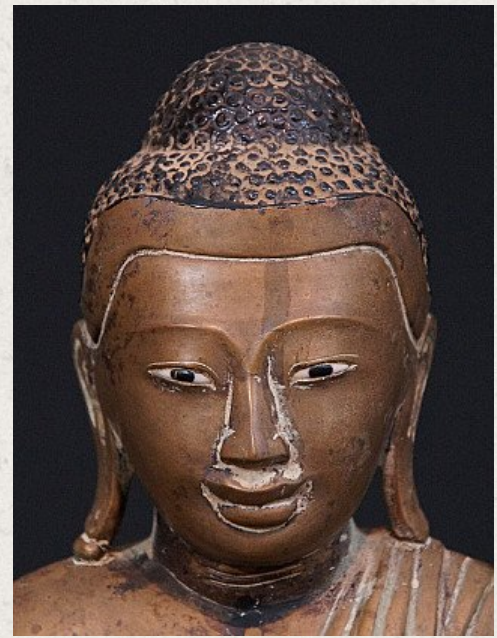

[See on website](#)