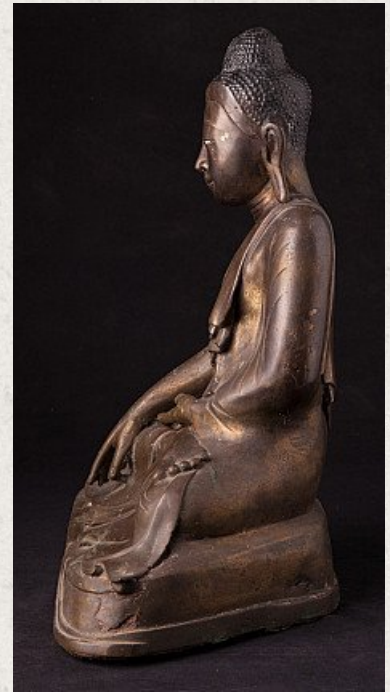

## Antique bronze Buddha

- Material : bronze
- 38 cm high
- Mandalay style
- Bhumisparsha mudra
- 19th century, Mandalay period
- Originating from Burma
- Nr: 2793

[See on website](#)