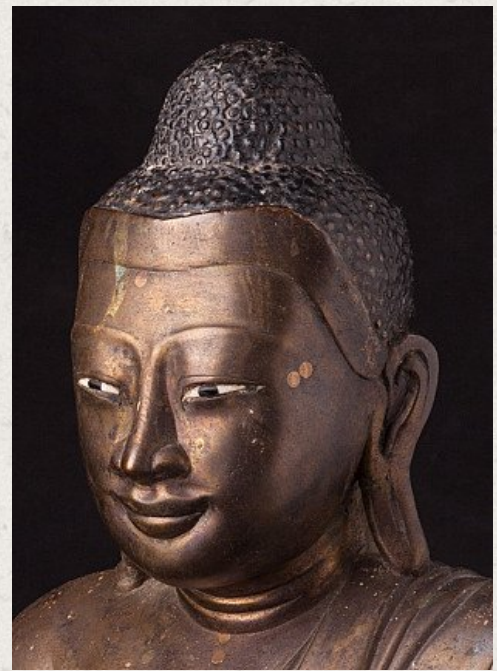

## Antique bronze Buddha

- Material : bronze
- 38 cm high
- Mandalay style
- Bhumisparsha mudra
- 19th century, Mandalay period
- Originating from Burma
- Nr: 2793

[See on website](#)