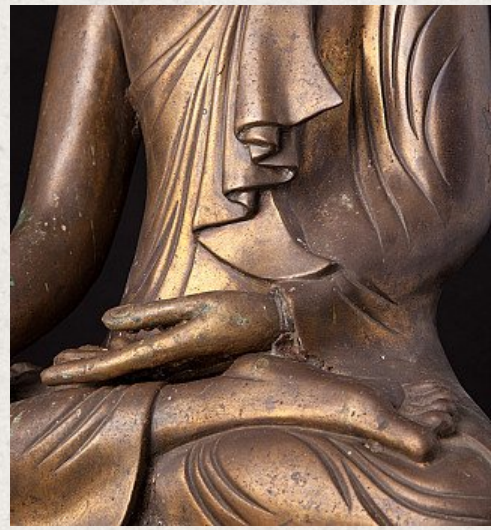

## Antique bronze Buddha

- Material : bronze
- 38 cm high
- Mandalay style
- Bhumisparsha mudra
- 19th century, Mandalay period
- Originating from Burma
- Nr: 2793

[See on website](#)