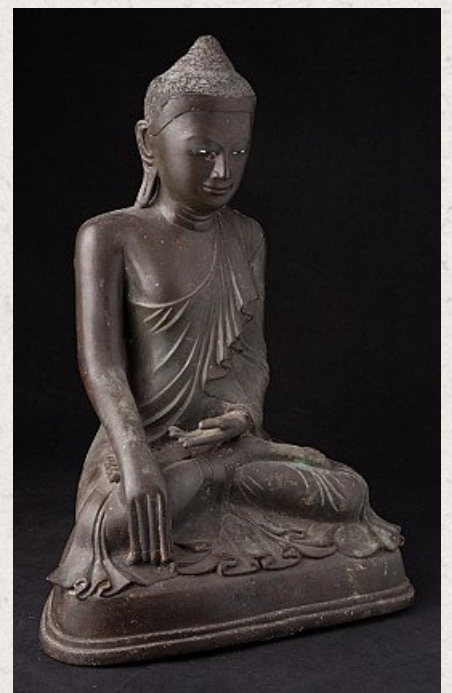

Antique bronze Mandalay Buddha statue

- Material : bronze
- 47 cm high
- 32 cm wide and 23 cm deep
- With inlaid eyes
- Mandalay style
- Bhumisparsha mudra
- 19th century
- Weight: 10,85 kgs
- Originating from Burma
- Nr: 2800-1
- Price : 1,950 euro