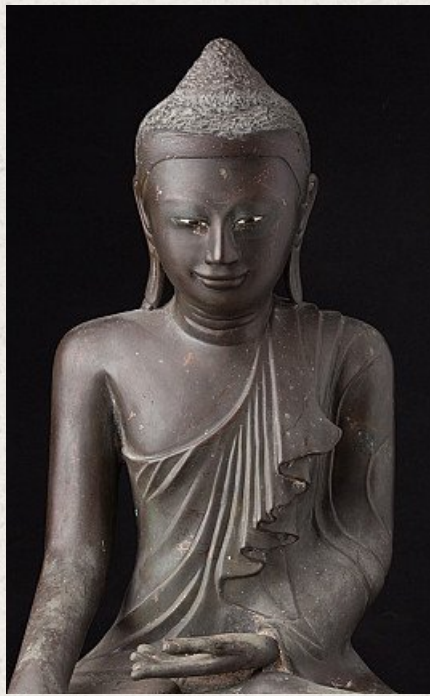

Antique bronze Mandalay Buddha statue

- Material : bronze
- 47 cm high
- 32 cm wide and 23 cm deep
- With inlaid eyes
- Mandalay style
- Bhumisparsha mudra
- 19th century
- Weight: 10,85 kgs
- Originating from Burma
- Nr: 2800-1
- Price : 1,950 euro