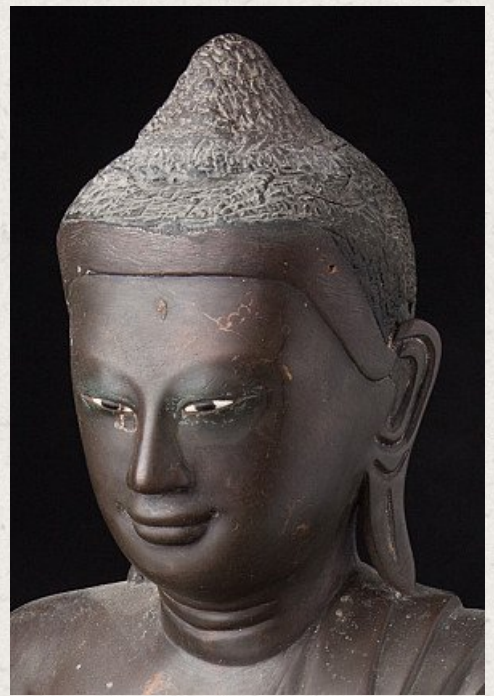

Antique bronze Mandalay Buddha statue

- Material : bronze
- 47 cm high
- 32 cm wide and 23 cm deep
- With inlaid eyes
- Mandalay style
- Bhumisparsha mudra
- 19th century
- Weight: 10,85 kgs
- Originating from Burma
- Nr: 2800-1
- Price : 1,950 euro