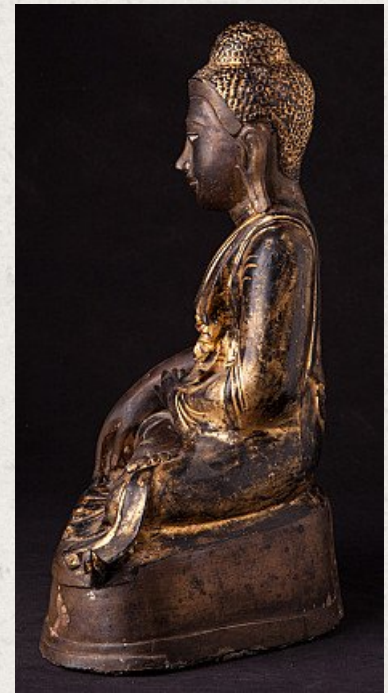

Antique bronze Mandalay Buddha statue

- Material : bronze
- 36 cm high
- 29 cm wide and 17,7 cm deep
- Gilded with 24 krt. gold
- Mandalay style
- Bhumisparsha mudra
- 19th century
- With Burmese inscriptions in the base
- Originating from Burma
- Nr: 2801