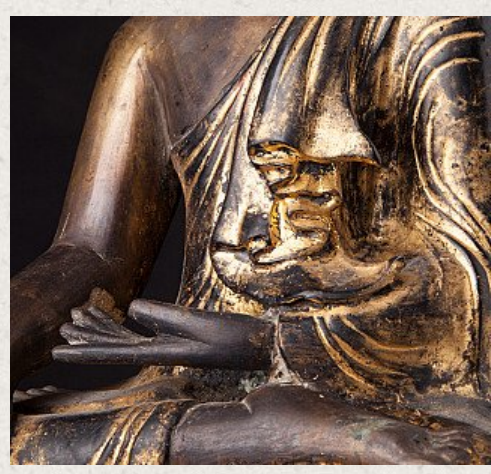

Antique bronze Mandalay Buddha statue

- Material : bronze
- 36 cm high
- 29 cm wide and 17,7 cm deep
- Gilded with 24 krt. gold
- Mandalay style
- Bhumisparsha mudra
- 19th century
- With Burmese inscriptions in the base
- Originating from Burma
- Nr: 2801