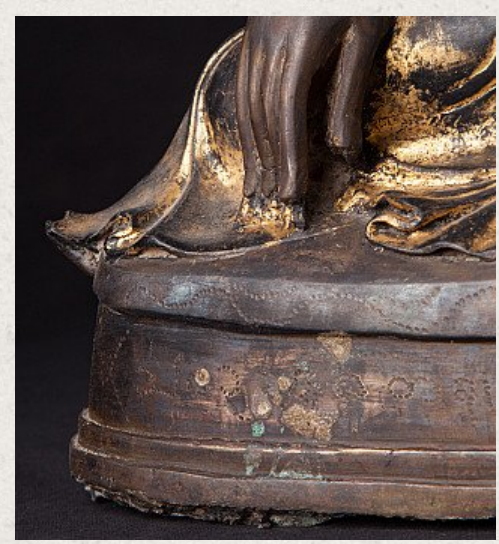

Antique bronze Mandalay Buddha statue

- Material : bronze
- 36 cm high
- 29 cm wide and 17,7 cm deep
- Gilded with 24 krt. gold
- Mandalay style
- Bhumisparsha mudra
- 19th century
- With Burmese inscriptions in the base
- Originating from Burma
- Nr: 2801