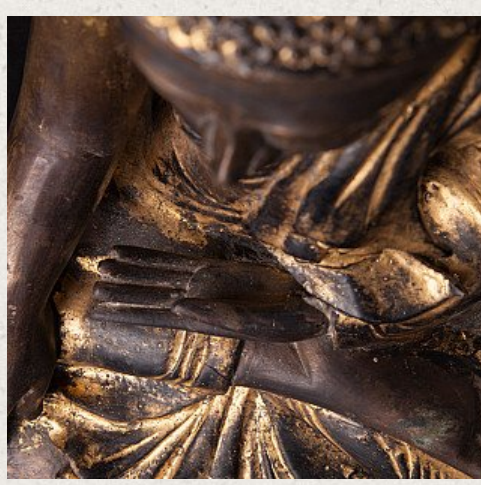

Antique bronze Mandalay Buddha statue

- Material : bronze
- 36 cm high
- 29 cm wide and 17,7 cm deep
- Gilded with 24 krt. gold
- Mandalay style
- Bhumisparsha mudra
- 19th century
- With Burmese inscriptions in the base
- Originating from Burma
- Nr: 2801