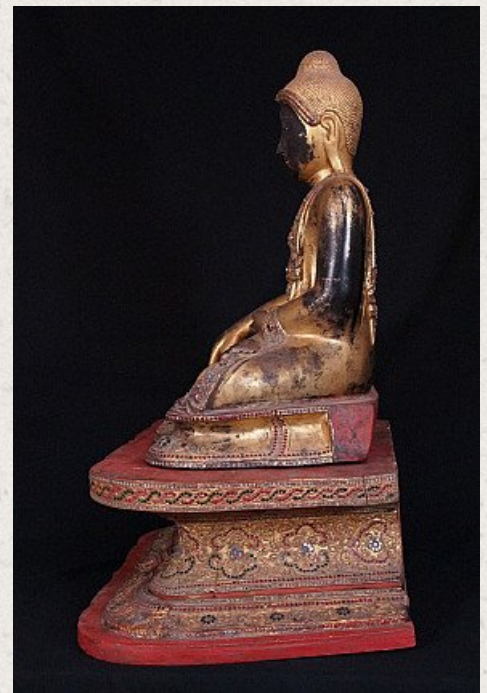

Antique Burmese Buddha statue

- Material : lacquerware
- 68,5 cm high
- The base is 55 x 38 x 19,5 cm
- Gilded with 24 krt. gold
- Mandalay style
- Bhumisparsha mudra
- Early 19th century
- The Buddha itself is 49 cm high
- With porcelain eyes and finger nails
- The base is made out of 3 parts, see the pictures
- Originating from Burma
- Nr: 2805-2

Original Buddhas

Rielerweg 71-73

7416 ZB Deventer

The Netherlands

www.originalbuddhas.com

info@originalbuddhas.com

+31-6-22192241