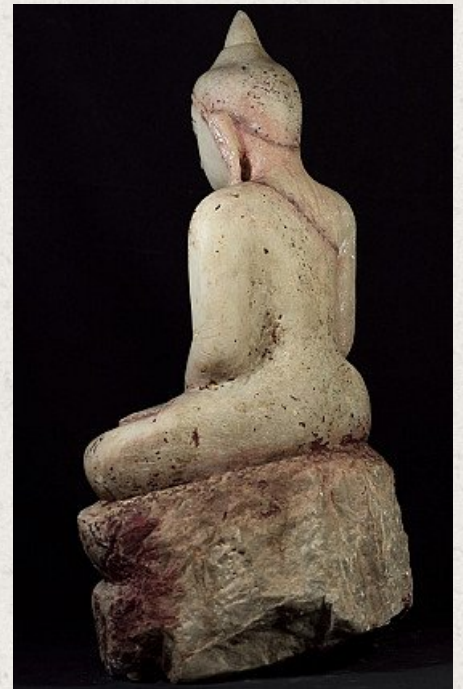

Antique marble Ava Buddha statue

- Material : marble
- 60 cm high
- 33 cm wide and 25,5 cm deep
- Ava style
- Bhumisparsha mudra
- 18th century
- Weight: 40,9 kgs
- Originating from Burma
- Nr: 2807

Original Buddhas

Rielerweg 71-73

7416 ZB Deventer

The Netherlands

www.t.burmese-art.com

info@originalbuddhas.com

+31-6-22192241