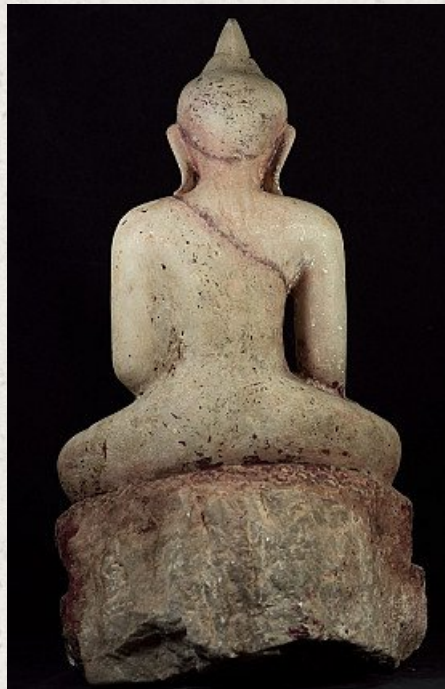

Antique marble Ava Buddha statue

- Material : marble
- 60 cm high
- 33 cm wide and 25,5 cm deep
- Ava style
- Bhumisparsha mudra
- 18th century
- Weight: 40,9 kgs
- Originating from Burma
- Nr: 2807

Original Buddhas

Rielerweg 71-73

7416 ZB Deventer

The Netherlands

www.t.burmese-art.com

info@originalbuddhas.com

+31-6-22192241