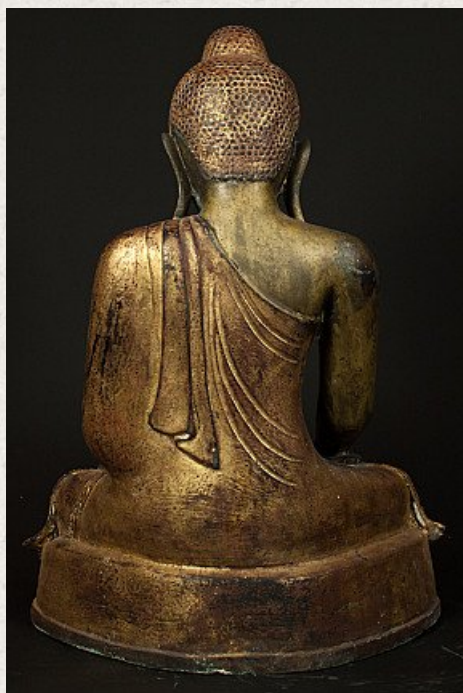

Antique bronze Mandalay Buddha statue

- Material : bronze
- 52 cm high
- 36,5 cm wide and 23 cm deep
- Gilded with 24 krt. gold
- Mandalay style
- Bhumisparsha mudra
- 19th century
- With Burmese inscriptions in the base
- Originating from Burma
- Nr. 2809

Original Buddhas

Rielerweg 71-73

7416 ZB Deventer

The Netherlands

www.originalbuddhas.com

info@originalbuddhas.com

+31-6-22192241