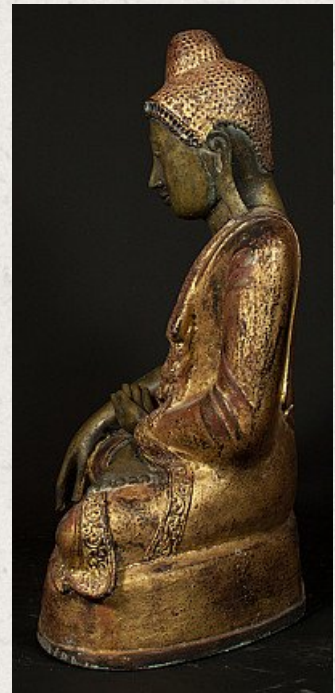

Antique bronze Mandalay Buddha statue

- Material : bronze
- 52 cm high
- 36,5 cm wide and 23 cm deep
- Gilded with 24 krt. gold
- Mandalay style
- Bhumisparsha mudra
- 19th century
- With Burmese inscriptions in the base
- Originating from Burma
- Nr. 2809

Original Buddhas

Rielerweg 71-73

7416 ZB Deventer

The Netherlands

www.originalbuddhas.com

info@originalbuddhas.com

+31-6-22192241