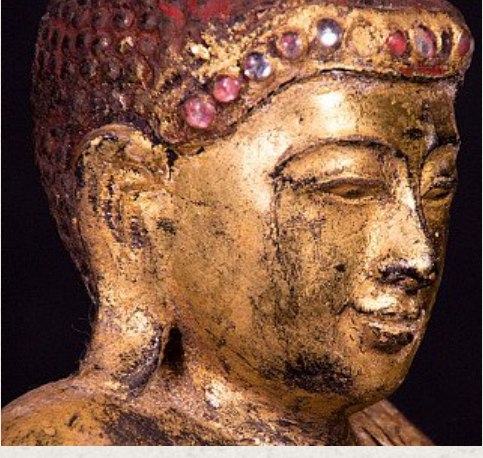

## Antique wooden Mandalay Buddha statue

- Material : wood
- 48 cm high
- 19 cm wide and 16 cm deep
- Gilded with 24 krt. gold
- Mandalay style
- 19th century
- With inlayed eyes
- Very high quality !
- Not cheap, but very special.
- Originating from Burma
- Nr: 2810-2