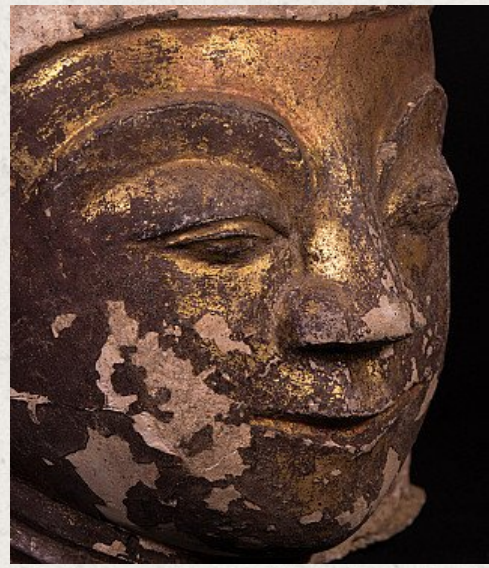

[See on website](#)