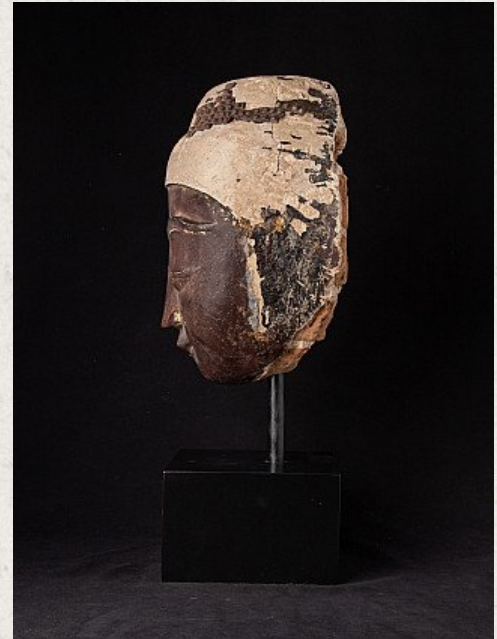

Antique Burmese Stucco Buddha head

- Material: Stucco
- 58,5 cm high
- The height of the base (just the wooden block) is 12,8 cm
- 24,5 cm wide and 21 cm deep
- Ava style
- 17th century
- Traces of 24 krt. gilding can be found
- Special !!
- Originating from Burma
- Nr: 2810-4

Original Buddhas

Rielerweg 71-73

7416 ZB Deventer

The Netherlands

www.t.burmese-art.com

info@originalbuddhas.com

+31-6-22192241