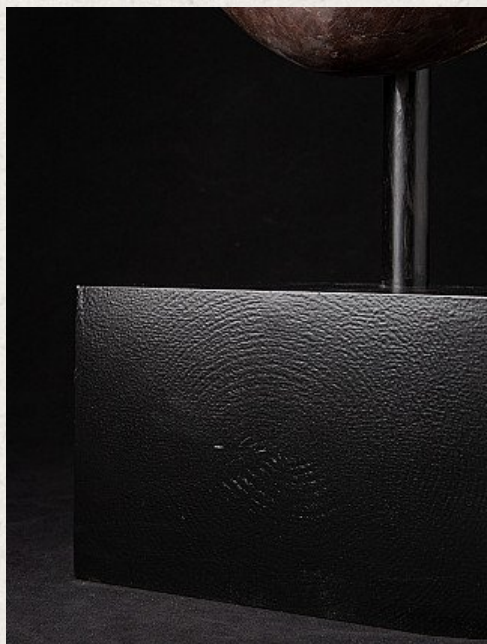

[See on website](#)