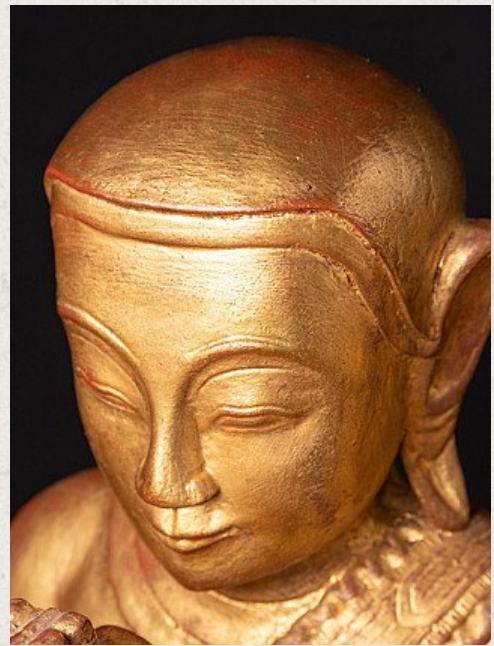

Pair of antique monk statues

- Material : wood
- 66 cm high
- 26,5 cm wide and 27 cm deep
- Gilded with 24 krt. gold
- Namaskara mudra
- Late 19th / early 20th century
- Weight: 14,5 kgs
- Originating from Burma
- Nr: 2814-1-2