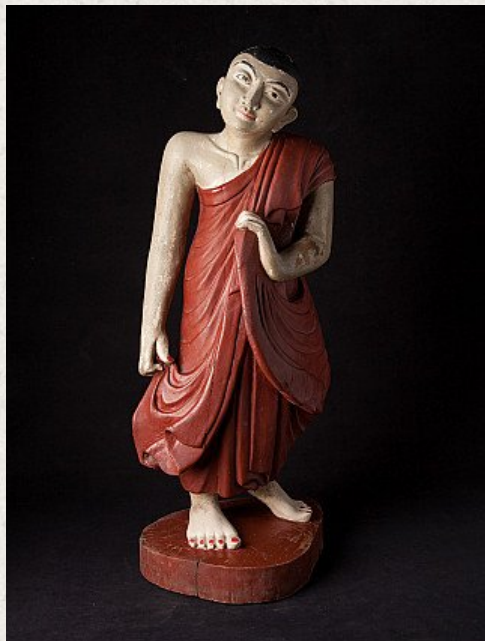

Old teakwooden monk statue

- Material : wood
- 72,5 cm high
- 27 cm wide and 25,5 cm deep
- Middle 20th century
- Originating from Burma
- Nr: 2814-59

Rielerweg 71-73

7416 ZB Deventer

The Netherlands

www.originalbuddhas.com

info@originalbuddhas.com

+31-6-22192241