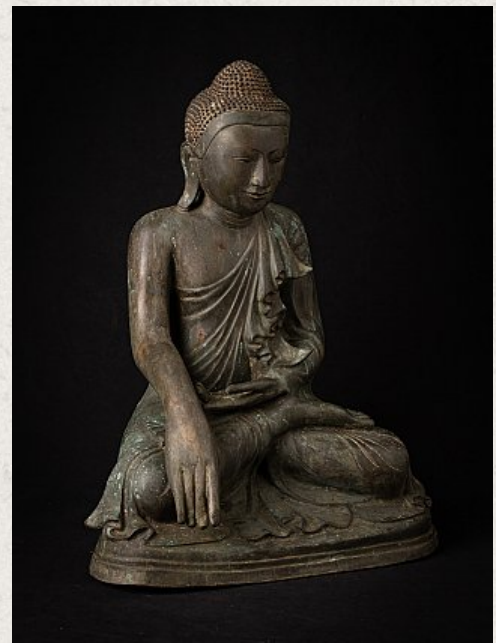

Antique bronze Mandalay Buddha statue

- Material : bronze
- 53,5 cm high
- 41,5 cm wide and 29,8 cm deep
- Mandalay style
- Bhumisparsha mudra
- Early 20th century
- Originating from Burma
- Nr. 2816-25

Original Buddhas

Rielerweg 71-73

7416 ZB Deventer

The Netherlands

www.originalbuddhas.com

info@originalbuddhas.com

+31-6-22192241