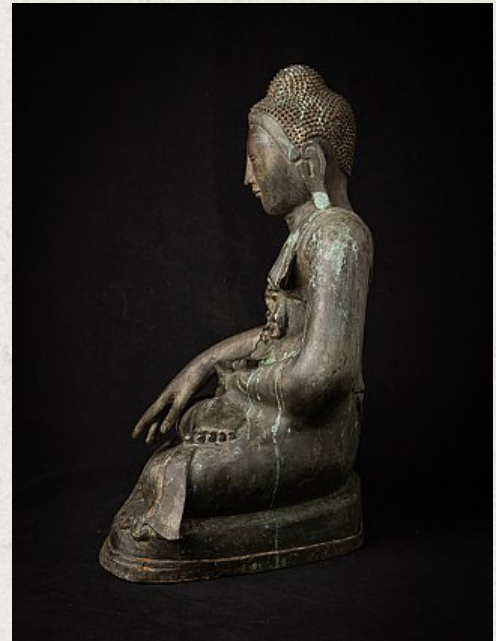

Antique bronze Mandalay Buddha statue

- Material : bronze
- 53,5 cm high
- 41,5 cm wide and 29,8 cm deep
- Mandalay style
- Bhumisparsha mudra
- Early 20th century
- Originating from Burma
- Nr. 2816-25

Original Buddhas

Rielerweg 71-73

7416 ZB Deventer

The Netherlands

www.originalbuddhas.com

info@originalbuddhas.com

+31-6-22192241