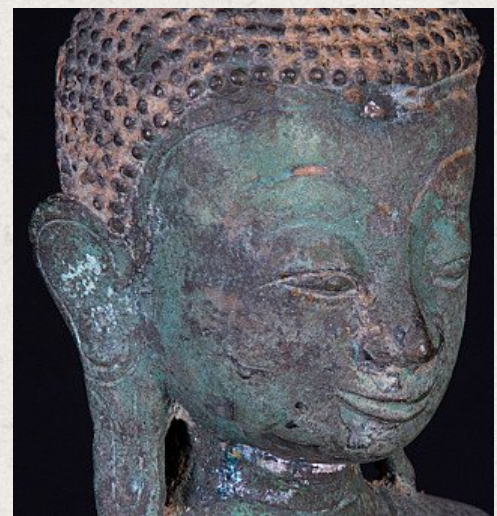

Antique bronze Shan Buddha statue

- Material : bronze
- 45,5 cm high
- 23,5 cm wide and 13 cm deep
- Shan (Tai Yai) style
- Bhumisparsha mudra
- 19th century
- Weight: 7,1 kgs
- Originating from Burma
- Nr: 2816-7
- Price : 1,150 euro