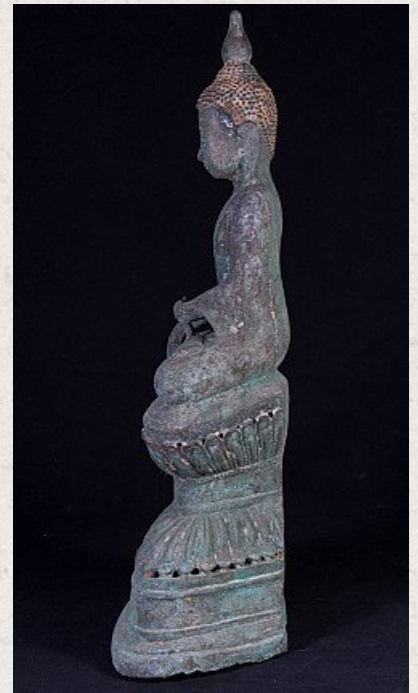

Antique bronze Shan Buddha statue

- Material : bronze
- 45,5 cm high
- 23,5 cm wide and 13 cm deep
- Shan (Tai Yai) style
- Bhumisparsha mudra
- 19th century
- Weight: 7,1 kgs
- Originating from Burma
- Nr: 2816-7
- Price : 1,150 euro