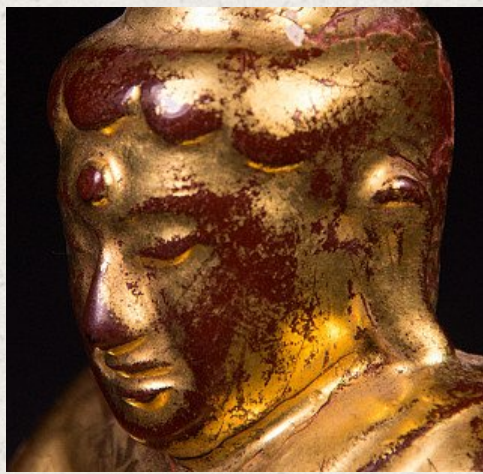

[See on website](#)