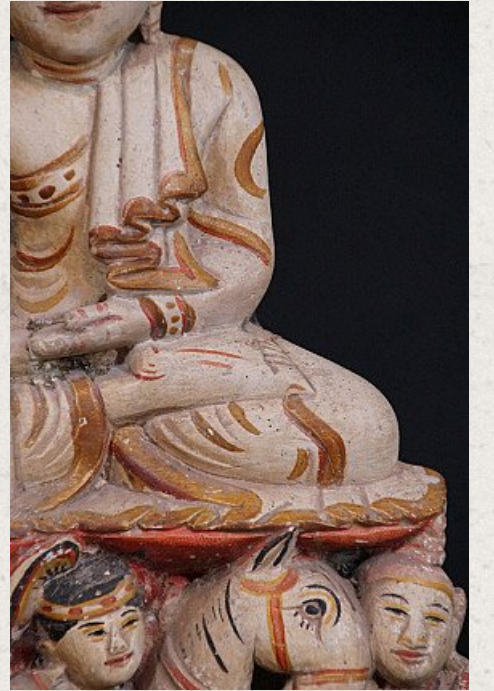

See on website