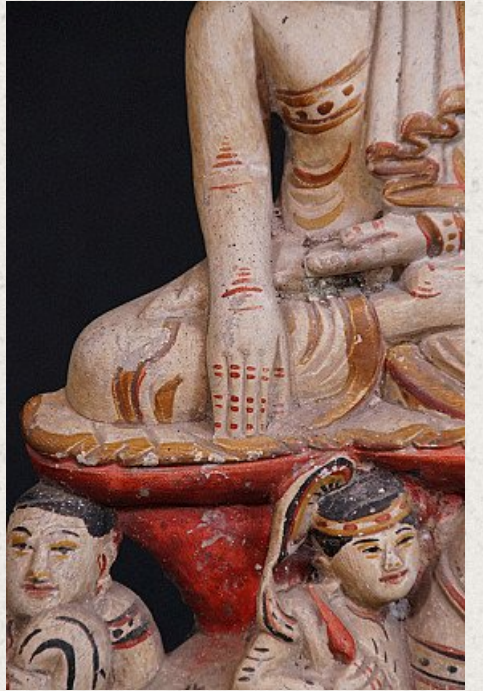

See on website