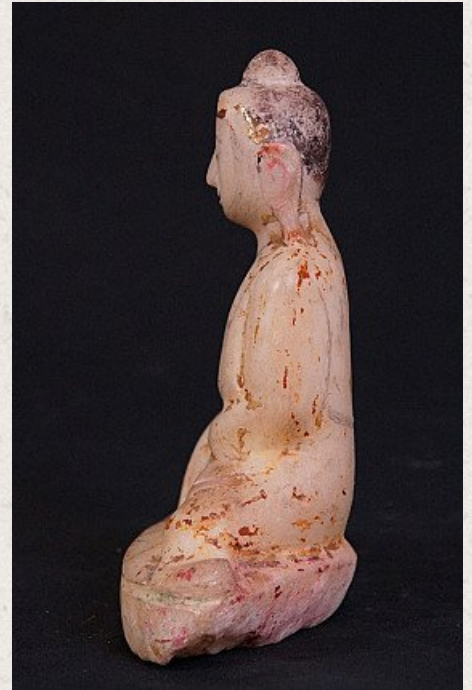

Antique Mandalay Buddha statue

- Material : marble
- 18,5 cm high
- 17 cm wide
- With traces of the original lacquer and gildings
- Mandalay style
- Bhumisparsha mudra
- 19th century
- Originating from Burma
- Nr: 2820-5

Original Buddhas

Rielerweg 71-73

7416 ZB Deventer

The Netherlands

www.originalbuddhas.com

info@originalbuddhas.com

+31-6-22192241