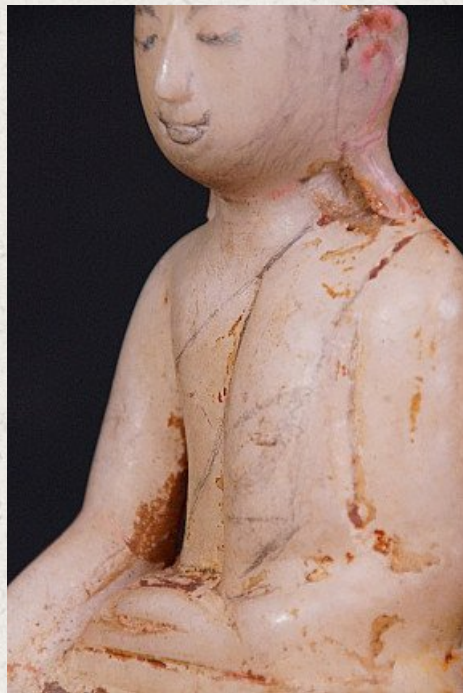

[See on website](#)