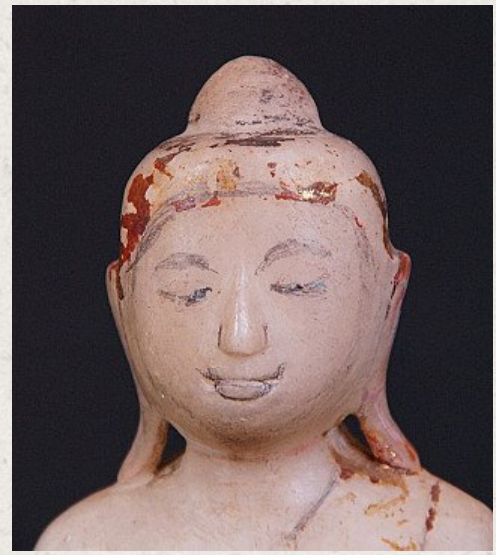

[See on website](#)