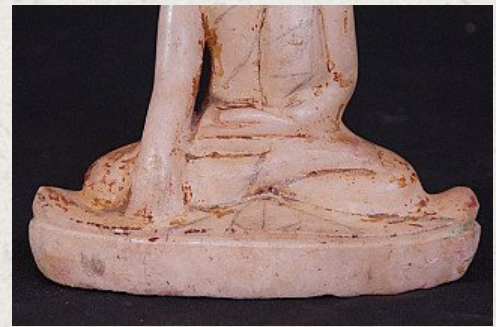

[See on website](#)