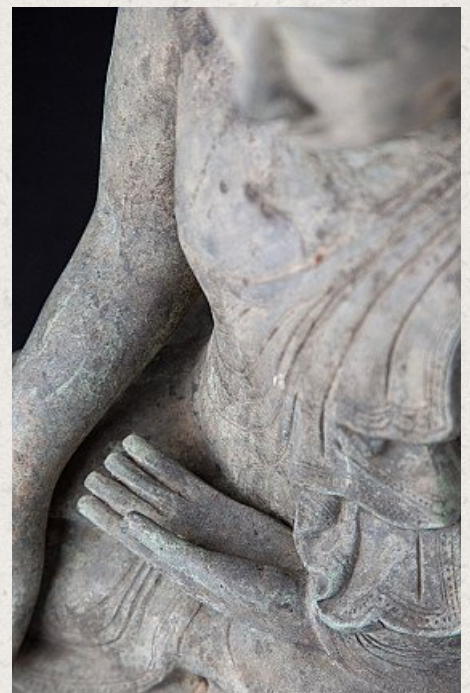

Old bronze Mandalay Buddha statue

- Material : bronze
- 54 cm high
- 48 cm wide and 31 cm deep
- Mandalay style
- Bhumisparsha mudra
- Middle 20th century
- Originating from Burma
- Nr. 2821-5

Rielerweg 71-73
7416 ZB Deventer
The Netherlands
www.originalbuddhas.com
info@originalbuddhas.com
+31-6-22192241