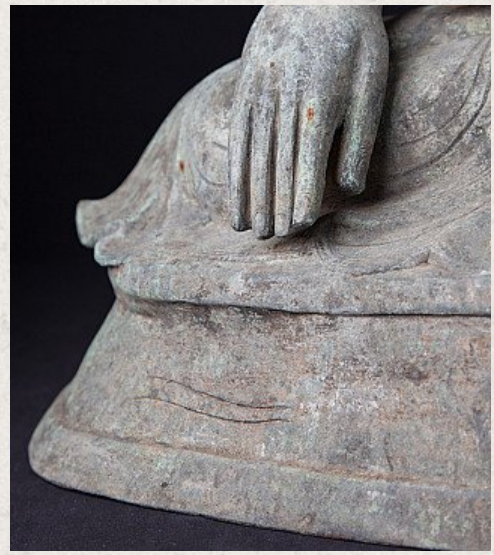

Old bronze Mandalay Buddha statue

- Material : bronze
- 54 cm high
- 48 cm wide and 31 cm deep
- Mandalay style
- Bhumisparsha mudra
- Middle 20th century
- Originating from Burma
- Nr. 2821-5

Rielerweg 71-73
7416 ZB Deventer
The Netherlands
www.originalbuddhas.com
info@originalbuddhas.com
+31-6-22192241