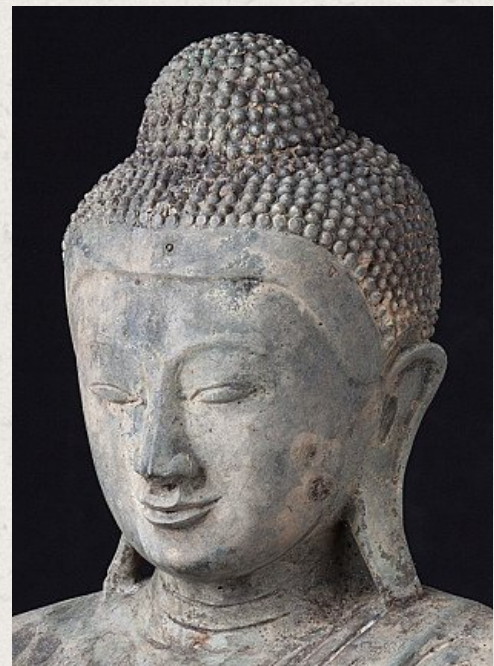

Old bronze Mandalay Buddha statue

- Material : bronze
- 54 cm high
- 48 cm wide and 31 cm deep
- Mandalay style
- Bhumisparsha mudra
- Middle 20th century
- Originating from Burma
- Nr. 2821-5

Rielerweg 71-73
7416 ZB Deventer
The Netherlands
www.originalbuddhas.com
info@originalbuddhas.com
+31-6-22192241