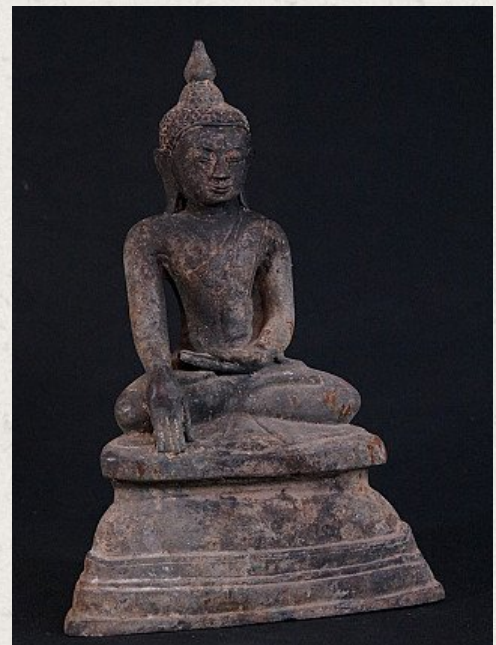

Old bronze Buddha statue

- Material : bronze
- 31 cm high
- 21,5 cm wide
- Shan (Tai Yai) style
- Bhumisparsha mudra
- Early 20th century
- Originating from Burma
- Nr. 2821-9

Original Buddhas

Rielerweg 71-73

7416 ZB Deventer

The Netherlands

www.originalbuddhas.com

info@originalbuddhas.com

+31-6-22192241