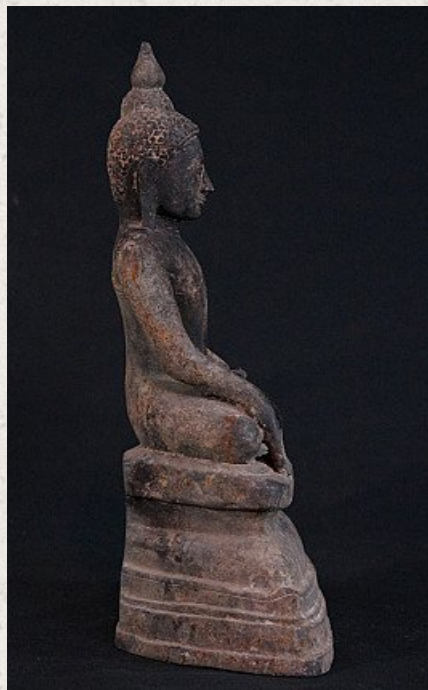

Old bronze Buddha statue

- Material : bronze
- 31 cm high
- 21,5 cm wide
- Shan (Tai Yai) style
- Bhumisparsha mudra
- Early 20th century
- Originating from Burma
- Nr. 2821-9

Original Buddhas

Rielerweg 71-73

7416 ZB Deventer

The Netherlands

www.originalbuddhas.com

info@originalbuddhas.com

+31-6-22192241