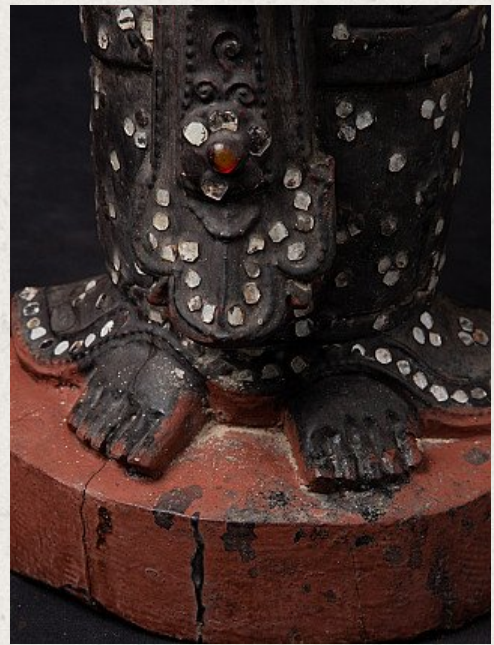

[See on website](#)