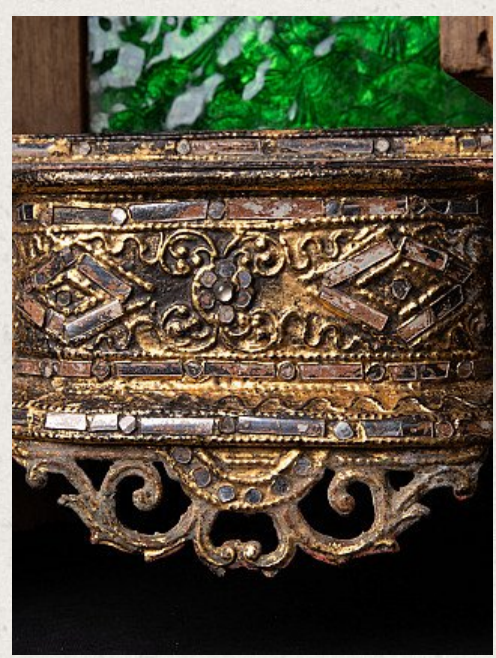

Antique Burmese temple

- Material : wood
- 56,4 cm high
- 39 cm wide and 25 cm deep
- Gilded with 24 krt. gold
- Mandalay style
- 19th century
- Originating from Burma
- Nr: 2827-15

[See on website](#)