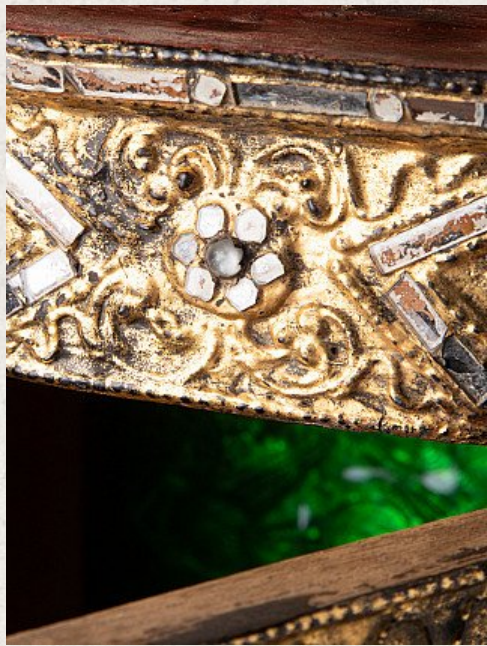

Antique Burmese temple

- Material : wood
- 56,4 cm high
- 39 cm wide and 25 cm deep
- Gilded with 24 krt. gold
- Mandalay style
- 19th century
- Originating from Burma
- Nr: 2827-15

[See on website](#)