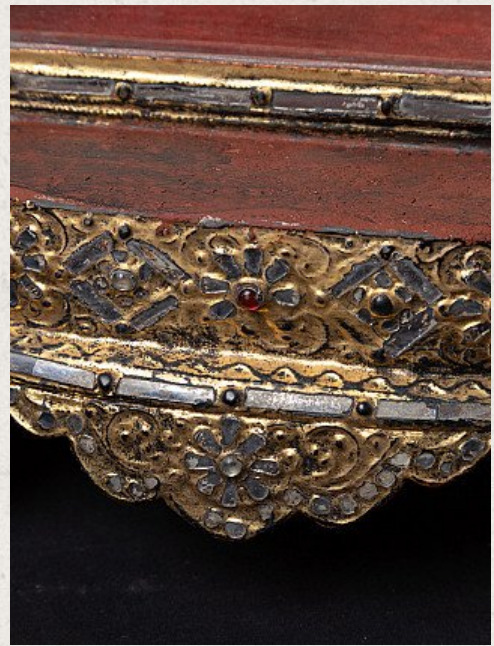

Antique Burmese temple

- Material : wood
- 61 cm high
- 33,4 cm wide and 28 cm deep
- Gilded with 24 krt. gold
- Mandalay style
- Late 19th century
- Originating from Burma
- Nr: 2827-16

[See on website](#)