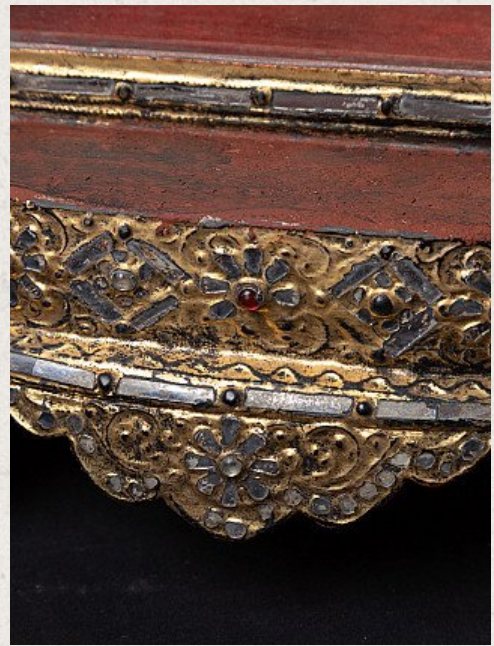

[See on website](#)