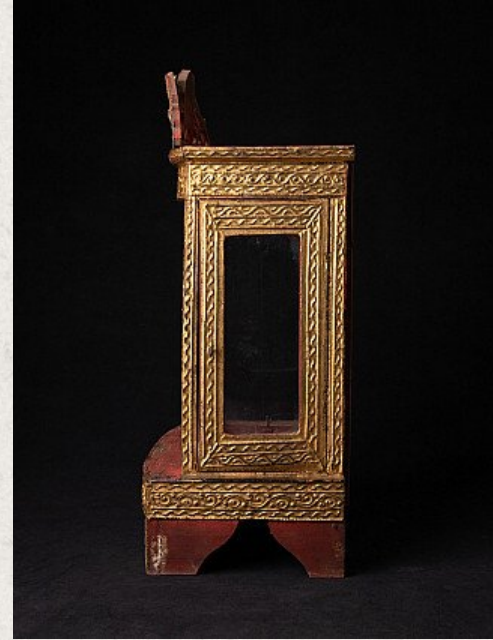

## Antique Burmese temple

- Material : wood
- 48,3 cm high
- 26,4 cm wide and 19,5 cm deep
- Gilded with 24 krt. gold
- Mandalay style
- Late 19th century
- Originating from Burma
- Nr: 2830-5

[See on website](#)