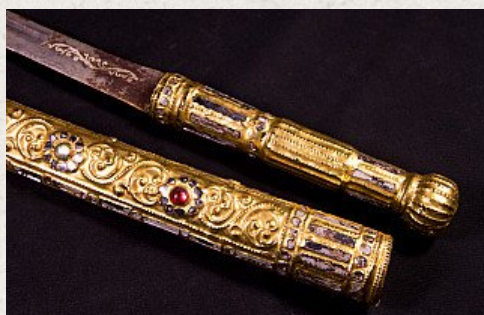

Antique Burmese Sword

- cm high
- 72 cm lang
- Gilded with 24 krt. gold
- A metal sword in a wooden case
- 19th century
- Originating from Burma
- Nr: 2830-9

Original Buddhas

Rielerweg 71-73

7416 ZB Deventer

The Netherlands

www.originalbuddhas.com

info@originalbuddhas.com

+31-6-22192241