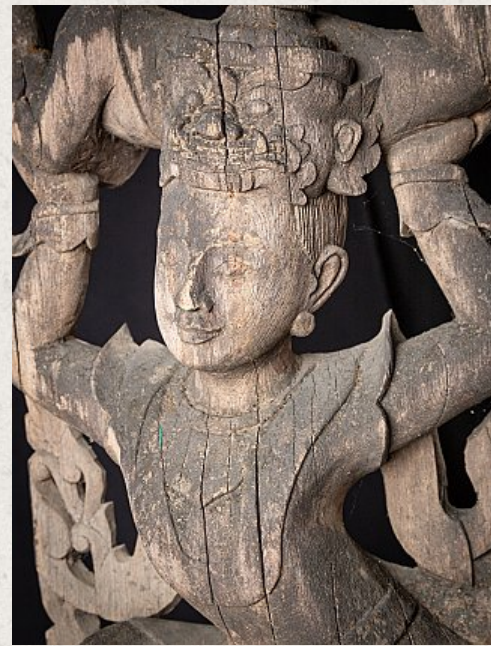

Antique woodcarving of Burmese Nat statues

- Material : wood
- 165,5 cm high
- 39 cm wide and 25 cm deep
- Placed on a black wooden base
- 18th century
- Originating from Burma
- Nr: 2834-13

Rielerweg 71-73
7416 ZB Deventer
The Netherlands
www.originalbuddhas.com
info@originalbuddhas.com
+31-6-22192241