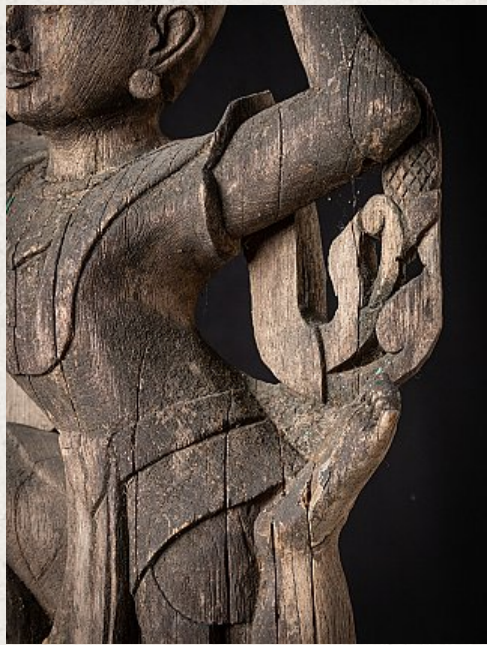

Antique woodcarving of Burmese Nat statues

- Material : wood
- 165,5 cm high
- 39 cm wide and 25 cm deep
- Placed on a black wooden base
- 18th century
- Originating from Burma
- Nr: 2834-13

Rielerweg 71-73
7416 ZB Deventer
The Netherlands
www.originalbuddhas.com
info@originalbuddhas.com
+31-6-22192241