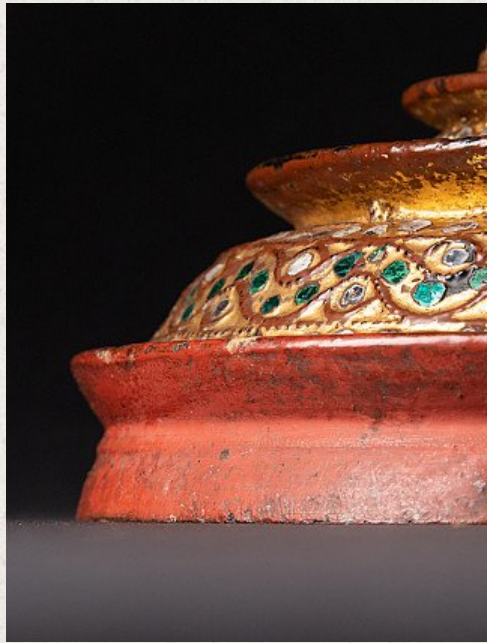

[See on website](#)