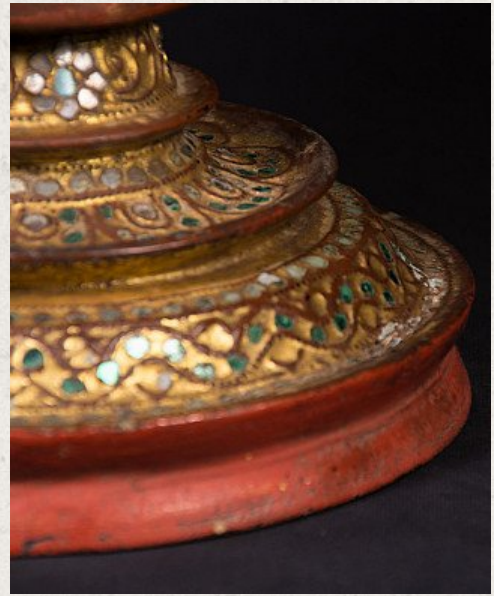

[See on website](#)