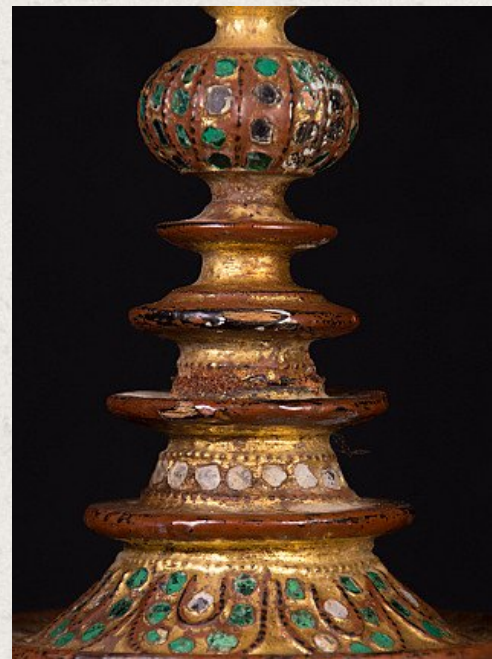

Antique Burmese offering vessel

- Material : wood
- 46 cm high
- 18,5 cm diameter
- Gilded with 24 krt. gold
- Mandalay style
- 19th century
- Originating from Burma
- Nr: 2835-4

Original Buddhas

Rielerweg 71-73

7416 ZB Deventer

The Netherlands

www.originalbuddhas.com

info@originalbuddhas.com

+31-6-22192241